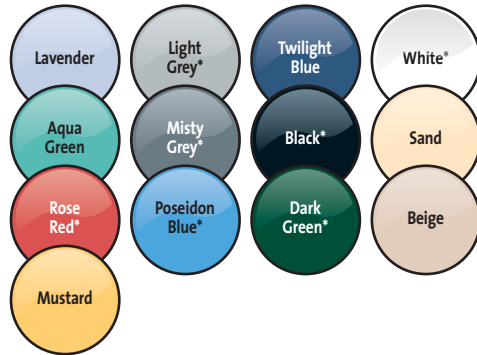

PEBBLETTE FINISH

SMOOTH FINISH

WOOD EFFECT