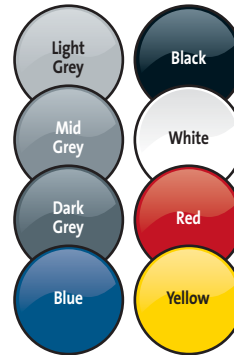

PEBBLETTE FINISH

SMOOTH FINISH

WOOD EFFECT